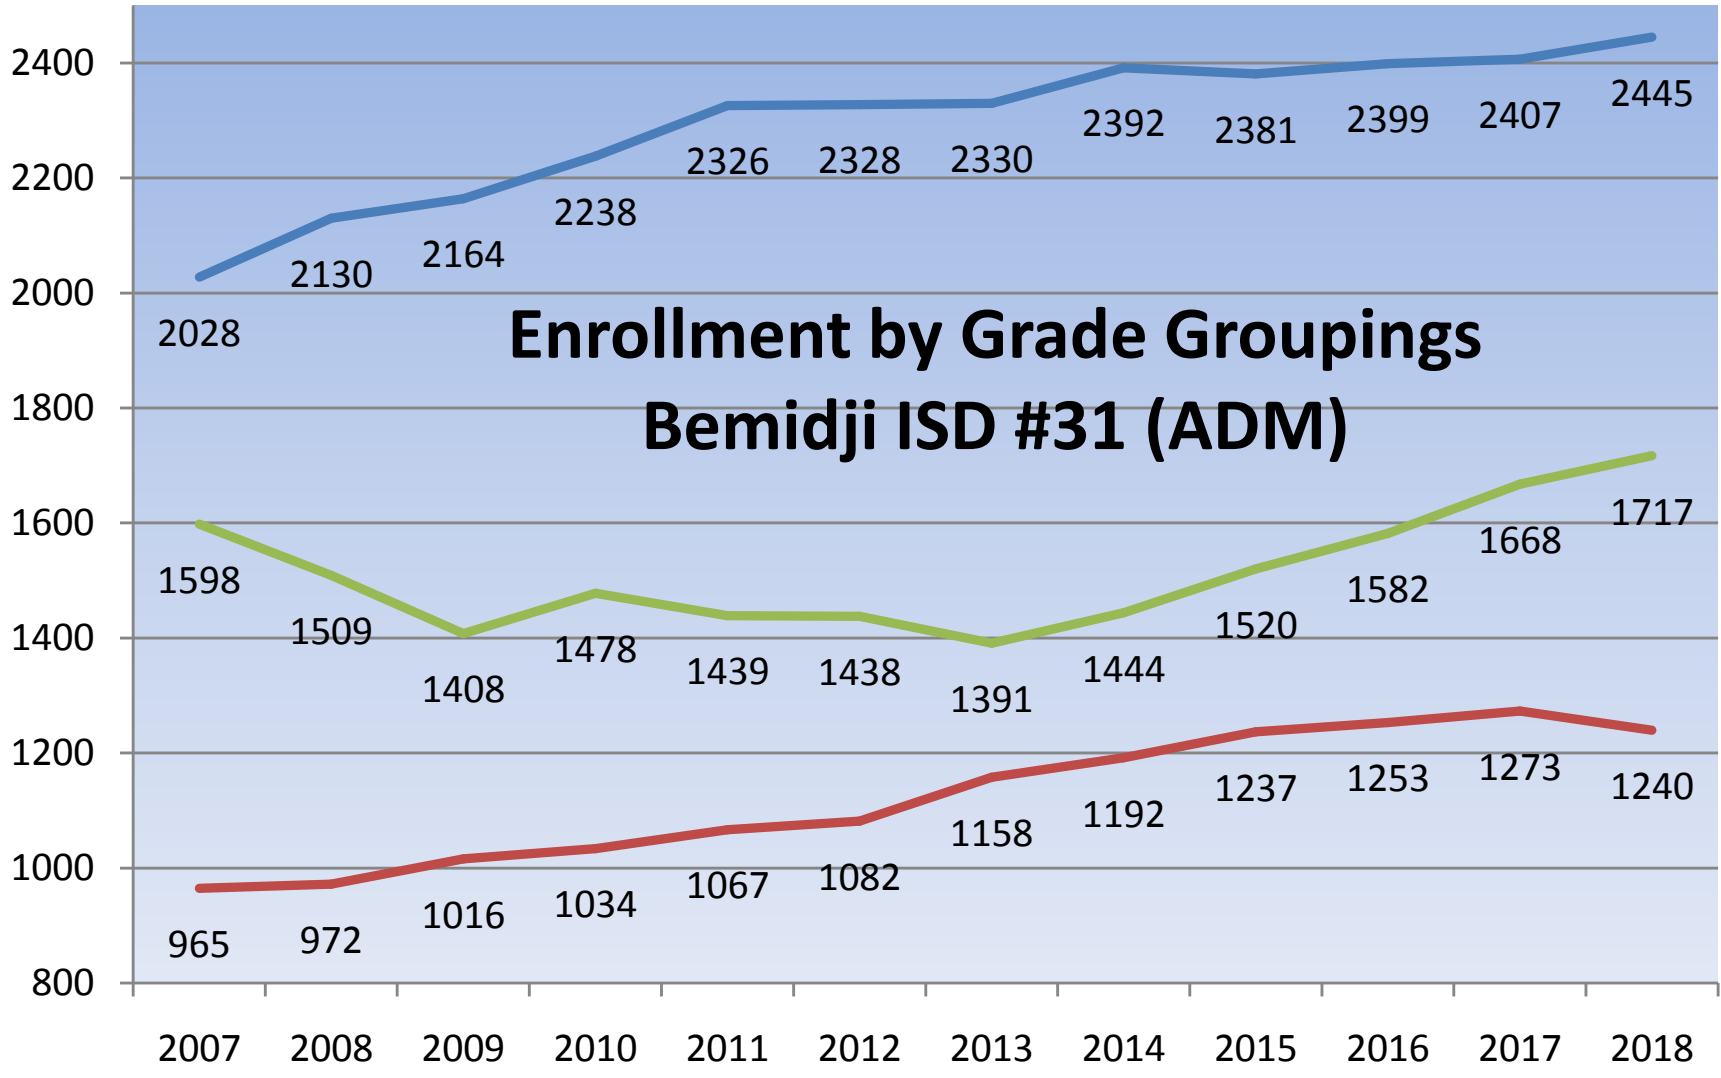

Enrollment by Grade Groupings Bemidji ISD #31 (ADM)

— K thru 5 — 6 thru 8 — 9 thru 12