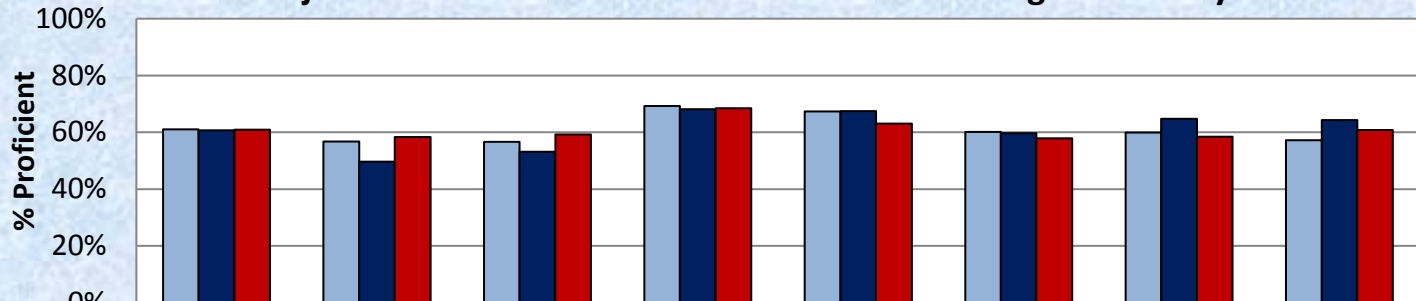

Bemidji District 2016 MCA All Students Oct 1 Reading Proficiency

| | All Grades | Grade 3 | Grade 4 | Grade 5 | Grade 6 | Grade 7 | Grade 8 | Grade 10 |
|----------------|------------|---------|---------|---------|---------|---------|---------|----------|
| □ Bemidji 2015 | 61.0% | 56.7% | 56.6% | 69.2% | 67.3% | 60.1% | 59.9% | 57.2% |
| ■ Bemidji 2016 | 60.7% | 49.6% | 53.1% | 68.1% | 67.4% | 59.7% | 64.7% | 64.3% |
| ■ State 2016 | 60.9% | 58.3% | 59.2% | 68.5% | 63.1% | 57.9% | 58.4% | 60.8% |