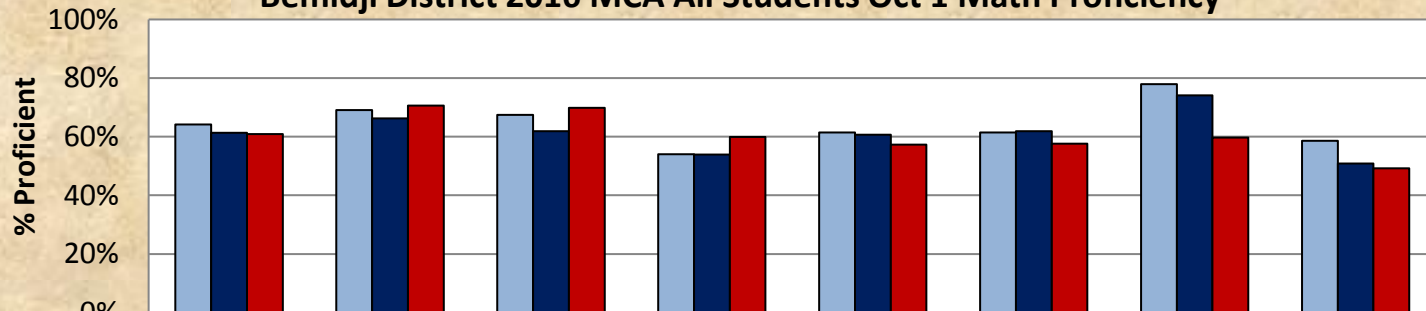

Bemidji District 2016 MCA All Students Oct 1 Math Proficiency

	All Grades	Grade 3	Grade 4	Grade 5	Grade 6	Grade 7	Grade 8	Grade 11
□ Bemidji 2015	64.2%	69.1%	67.5%	54.0%	61.5%	61.4%	77.9%	58.6%
■ Bemidji 2016	61.3%	66.2%	61.9%	53.9%	60.7%	61.9%	74.1%	50.9%
■ State 2016	60.9%	70.6%	69.9%	59.9%	57.3%	57.6%	59.7%	49.2%