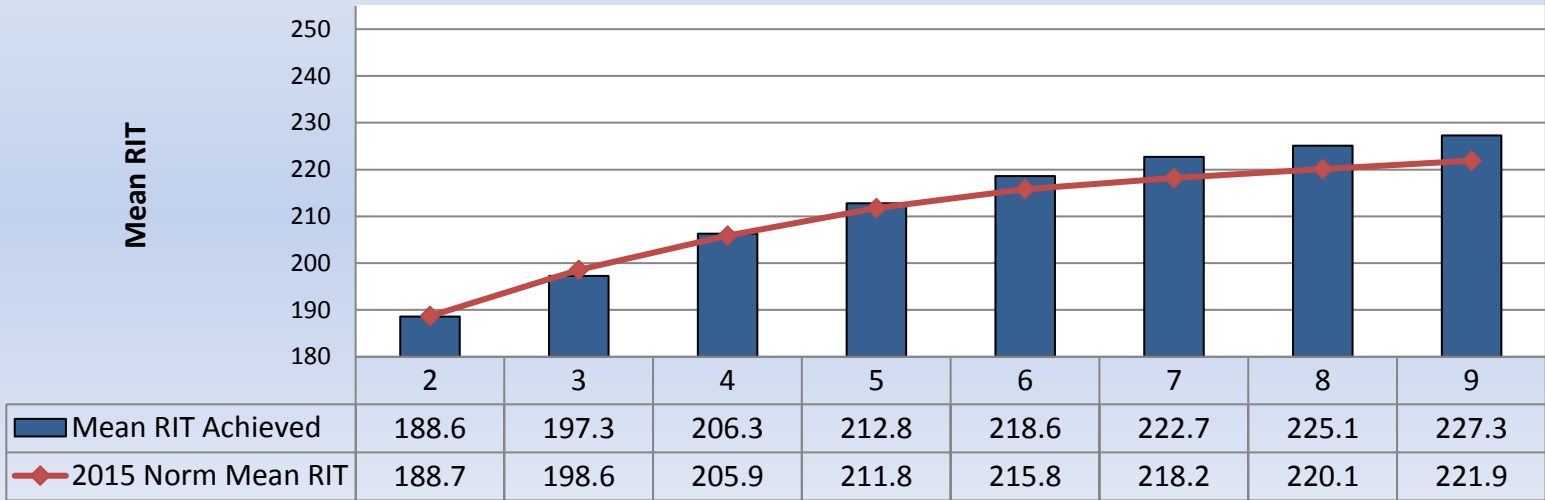

Bemidji District NWEA MAP Reading RIT Compared to Norm Spring 2016

Bemidji District NWEA MAP Math RIT Compared to Norm Spring 2016