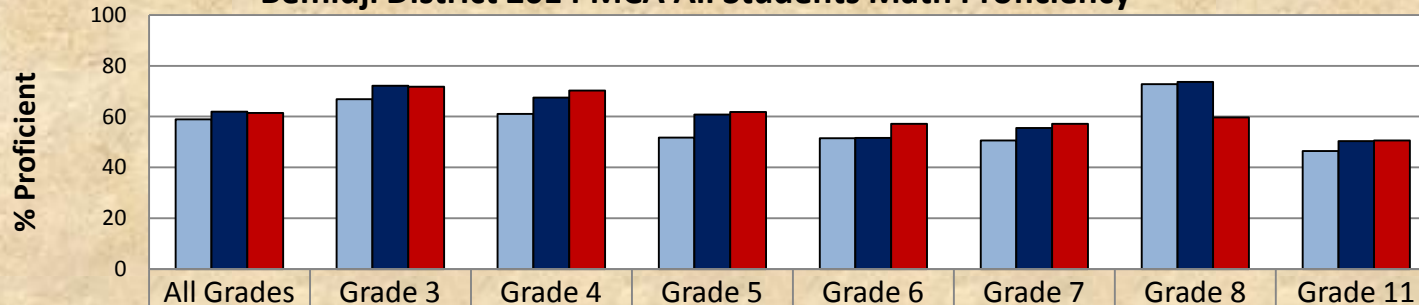

Bemidji District 2014 MCA All Students Math Proficiency

■ Bemidji 2013	58.9	66.8	61.1	51.7	51.5	50.6	72.8	46.4
■ Bemidji 2014	61.9	72.2	67.5	60.8	51.6	55.5	73.6	50.3
■ State 2014	61.4	71.8	70.3	61.8	57.1	57.1	59.7	50.6