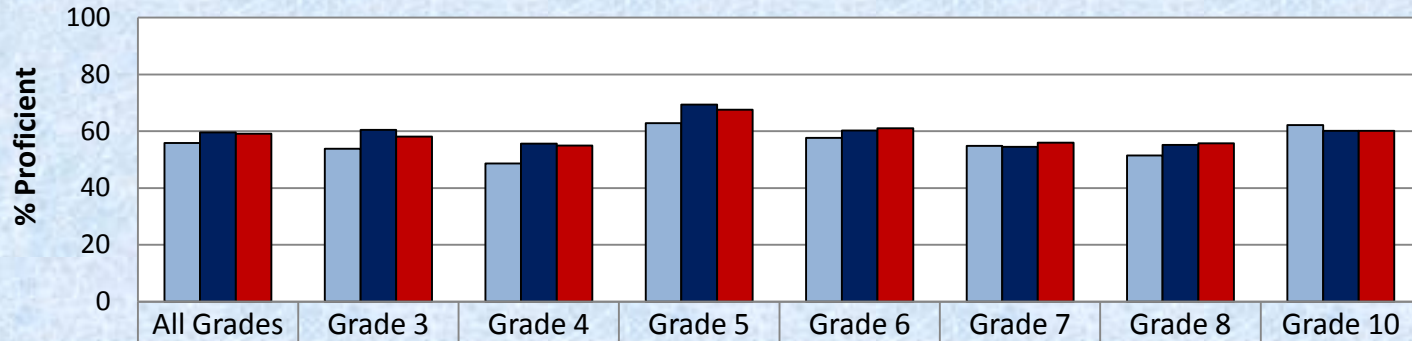

**Bemidji District 2014 MCA All Students Reading Proficiency**

■ Bemidji 2013	55.9	53.8	48.6	62.9	57.7	54.8	51.5	62.2
■ Bemidji 2014	59.6	60.5	55.6	69.4	60.2	54.5	55.2	60.1
■ State 2014	59.1	58.1	55.0	67.6	61.0	56.0	55.8	60.1