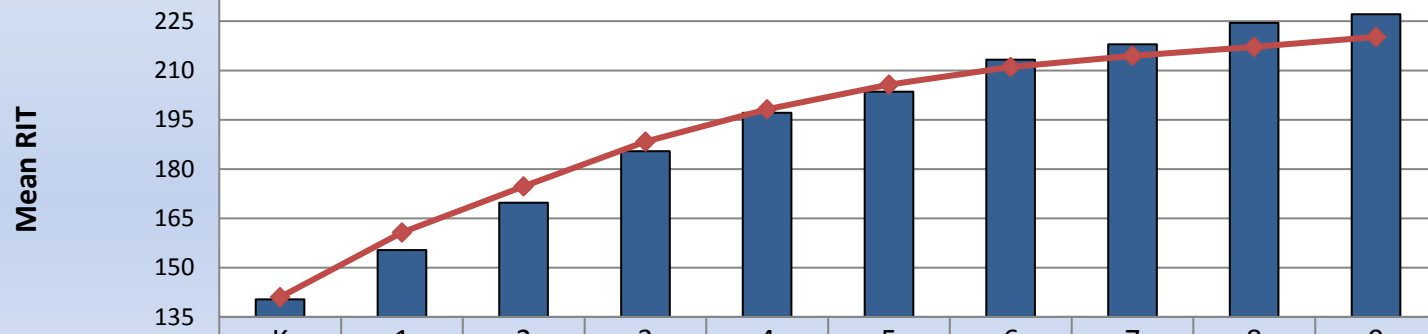

**Bemidji District NWEA MAP Reading RIT Compared to Norm  
Fall 2017**

Mean RIT Achieved	140.3	155.3	169.7	185.4	197.1	203.5	213.3	217.9	224.5	227.1
Norm Mean RIT	141.0	160.7	174.7	188.3	198.2	205.7	211.0	214.4	217.2	220.2

**Bemidji District NWEA MAP Math RIT Compared to Norm  
Fall 2017**

Mean RIT Achieved	139.6	157.5	172.4	188.1	201.1	209.6	220.6	228.1	236.5	241.8
Norm Mean RIT	140.0	162.4	176.9	190.4	201.9	211.4	217.6	222.6	226.3	230.3