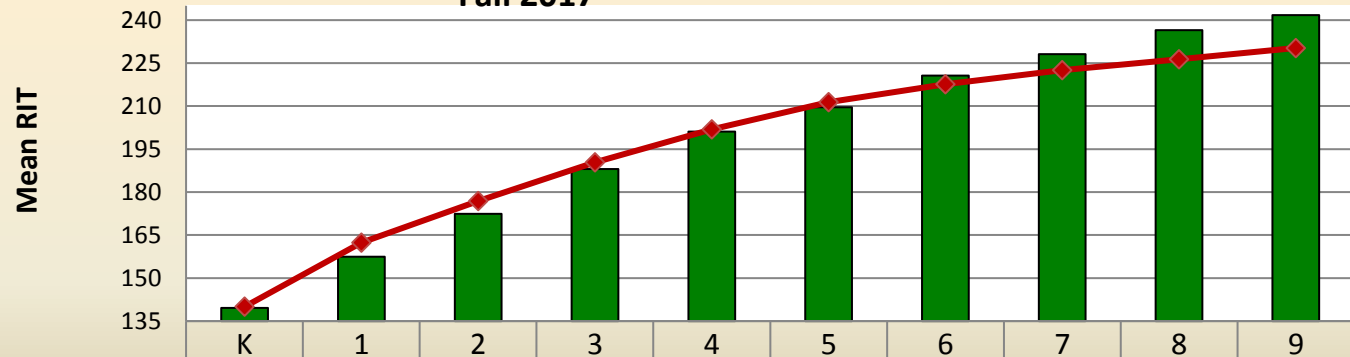

**Bemidji District NWEA MAP Reading RIT Compared to Norm  
Fall 2017**

Mean RIT Achieved	140.3	155.3	169.7	185.4	197.1	203.5	213.3	217.9	224.5	227.1
Norm Mean RIT	141.0	160.7	174.7	188.3	198.2	205.7	211.0	214.4	217.2	220.2

**Bemidji District NWEA MAP Math RIT Compared to Norm  
Fall 2017**

Mean RIT Achieved	139.6	157.5	172.4	188.1	201.1	209.6	220.6	228.1	236.5	241.8
Norm Mean RIT	140.0	162.4	176.9	190.4	201.9	211.4	217.6	222.6	226.3	230.3