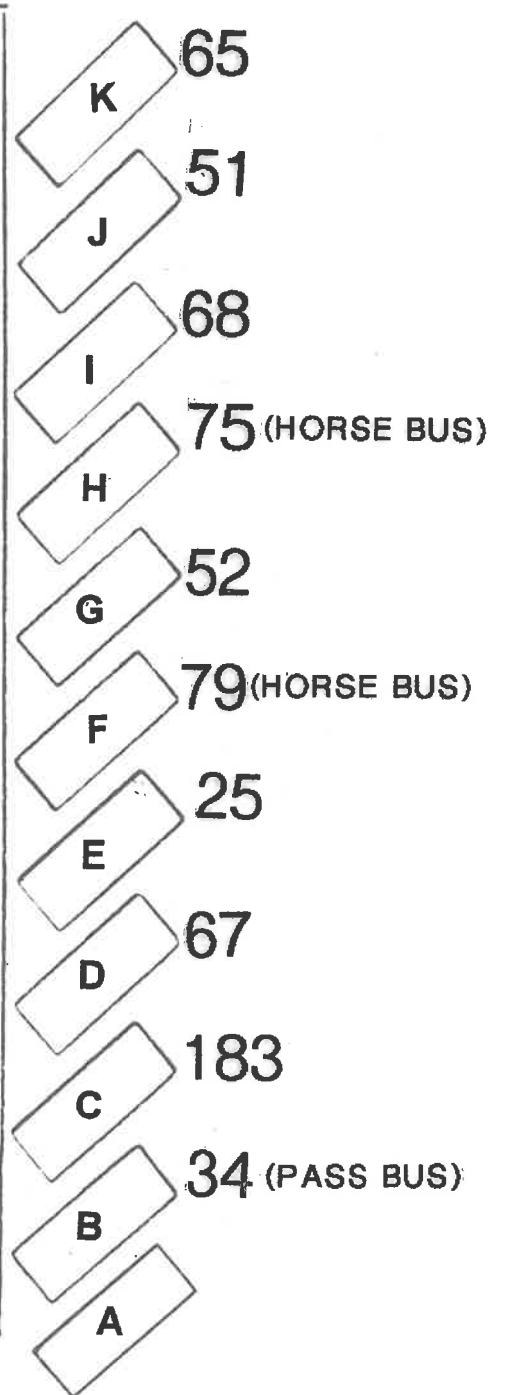

HORACE MAY

LINCOLN

NORTHERN

North