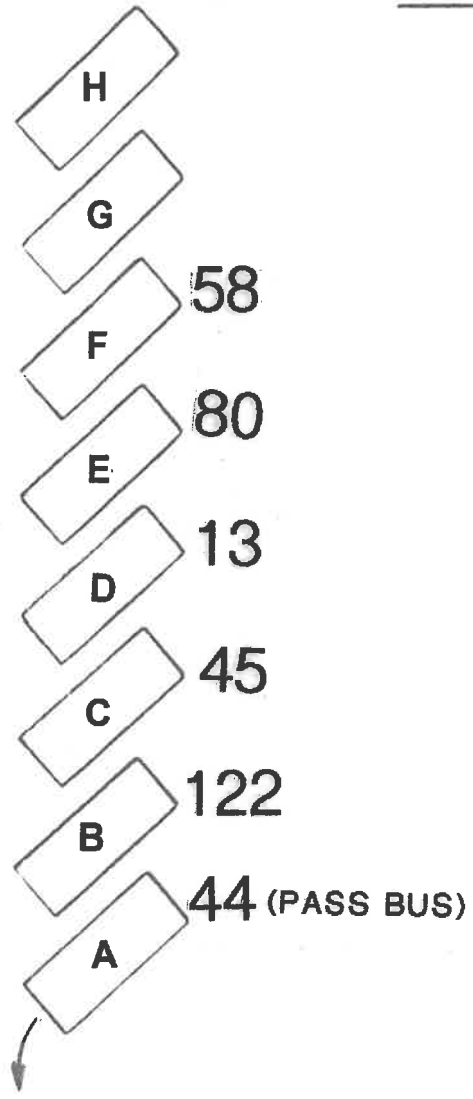

HORACE MAY

LINCOLN

NORTHERN

North