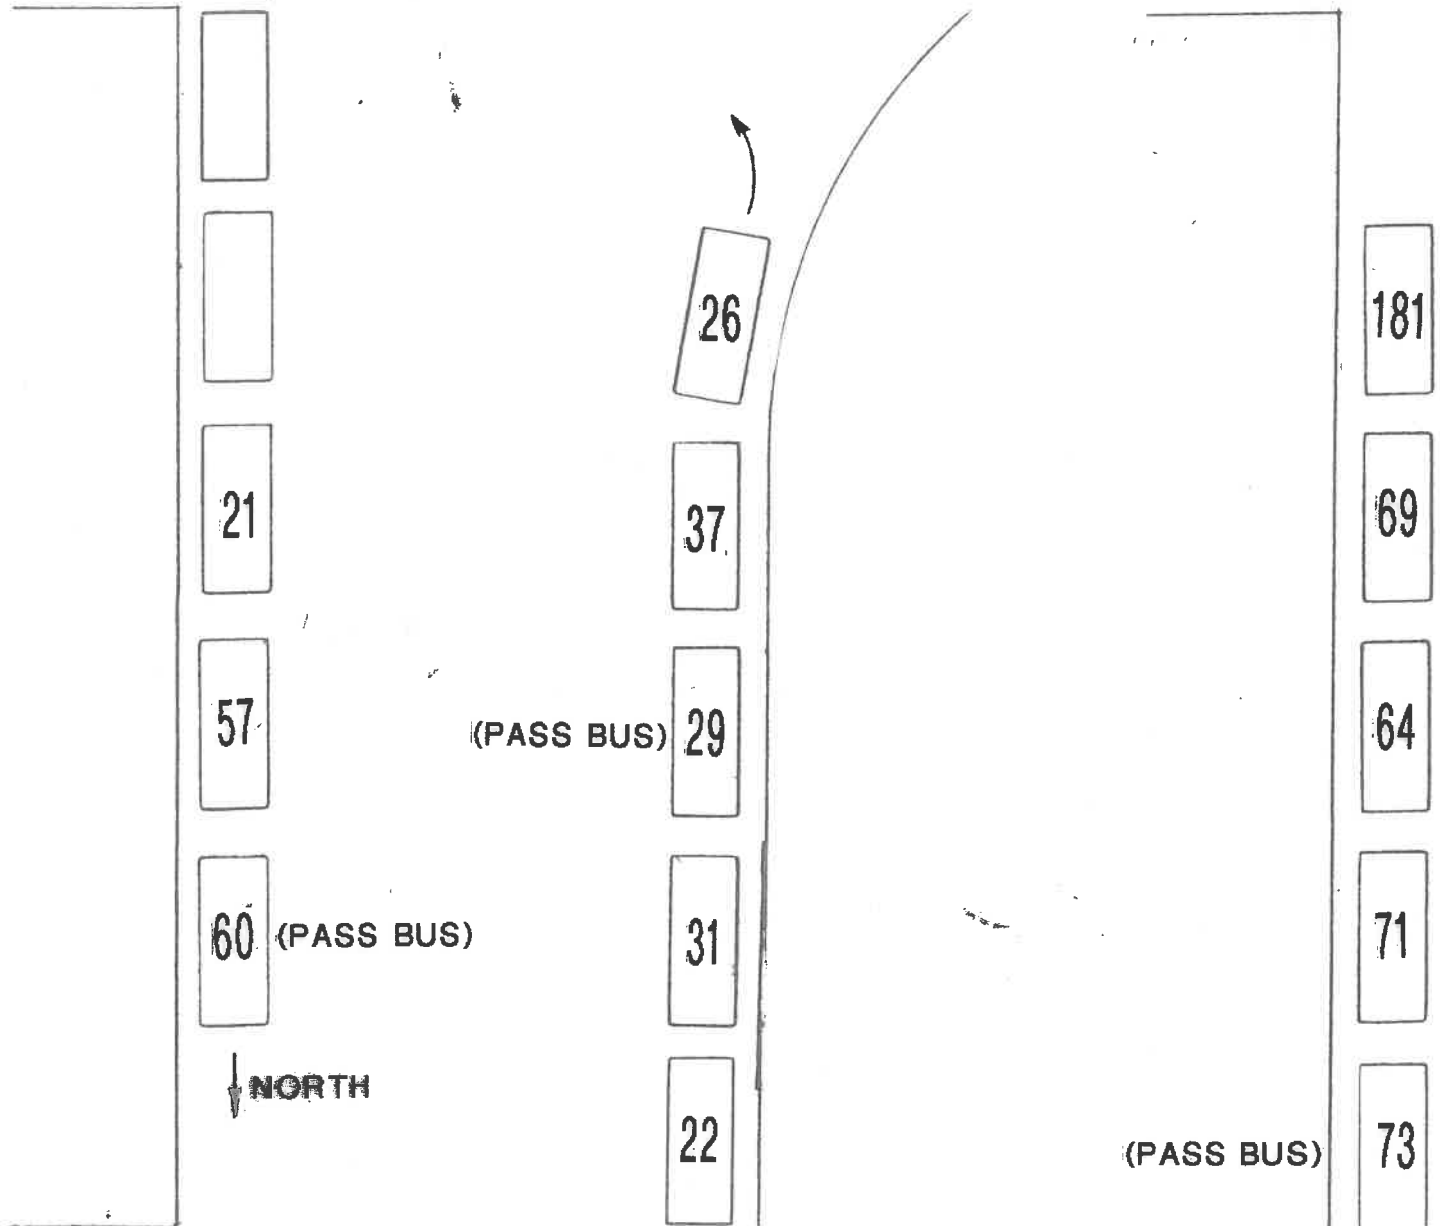

AFTERNOON

ELEMENTARY BUS PARKING CHART

Bemidji Area Schools
ISD 31 Transportation (8/02)

North

Current Version 18-19 School Year As of 9/4/18

CENTRAL

J.W. SMITH

SOLWAY