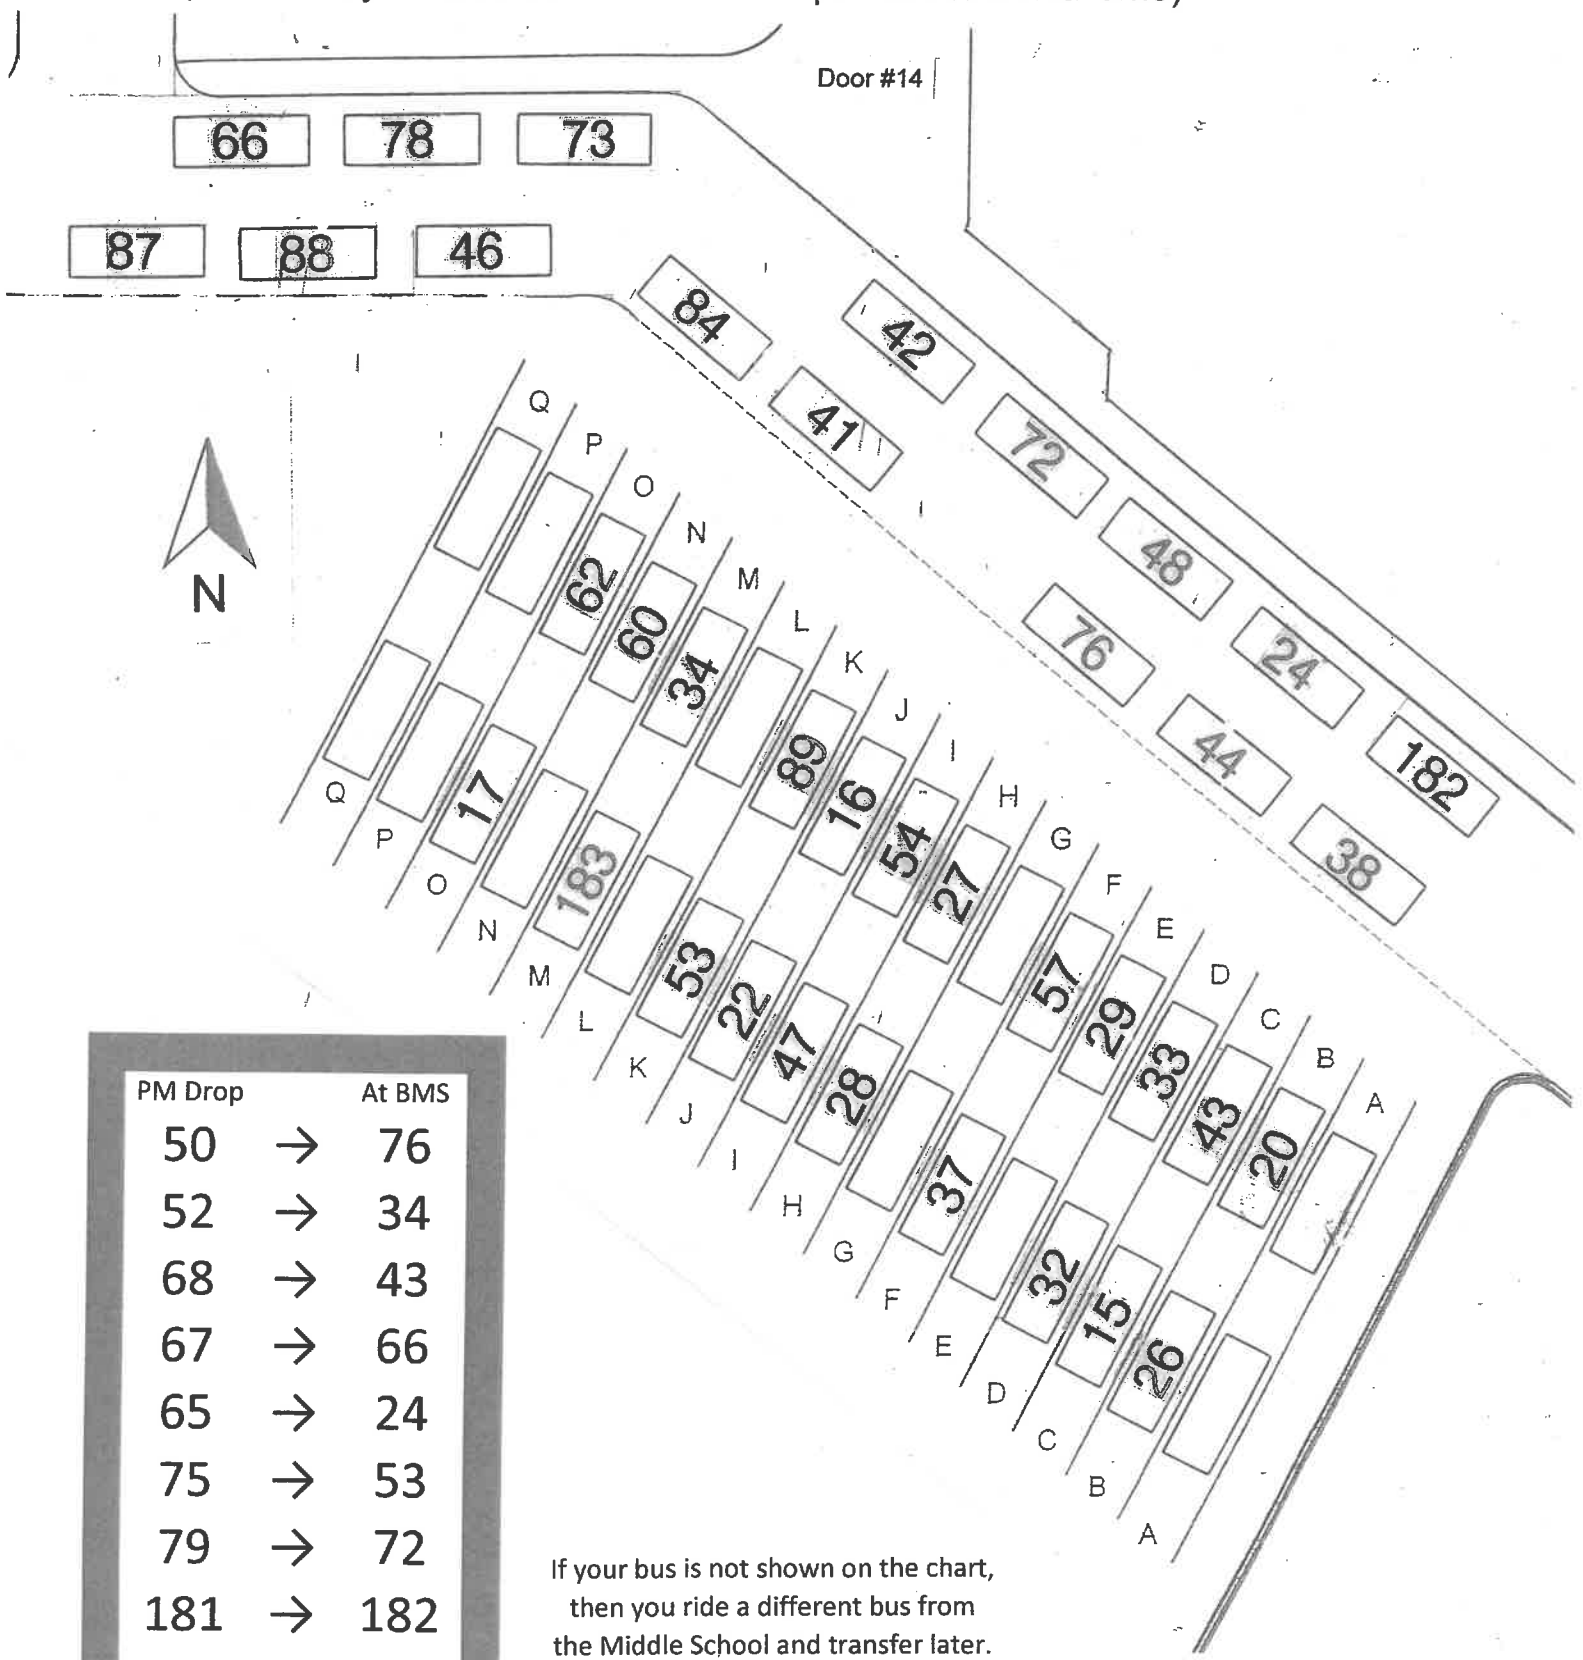

MIDDLE SCHOOL PARKING CHART 2018-2019 School Year

Bemidji Area Schools

AFTERNOON PARKING ASSIGNMENTS AS OF: **9/4/18**

(Buses may be located close to their spot due to arrival time)

Door #14

66 78 73

87 88 46

PM Drop		At BMS
50	→	76
52	→	34
68	→	43
67	→	66
65	→	24
75	→	53
79	→	72
181	→	182
85	→	16

If your bus is not shown on the chart, then you ride a different bus from the Middle School and transfer later.