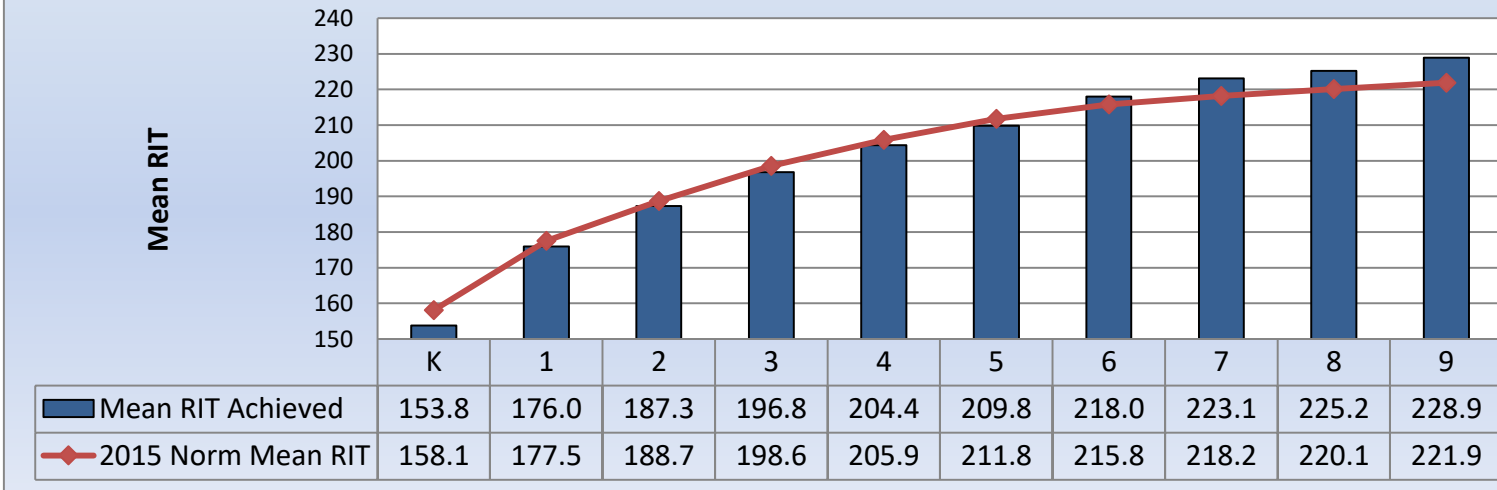

Bemidji District NWEA MAP Reading RIT Compared to Norm Spring 2018

Bemidji District NWEA MAP Math RIT Compared to Norm Spring 2018