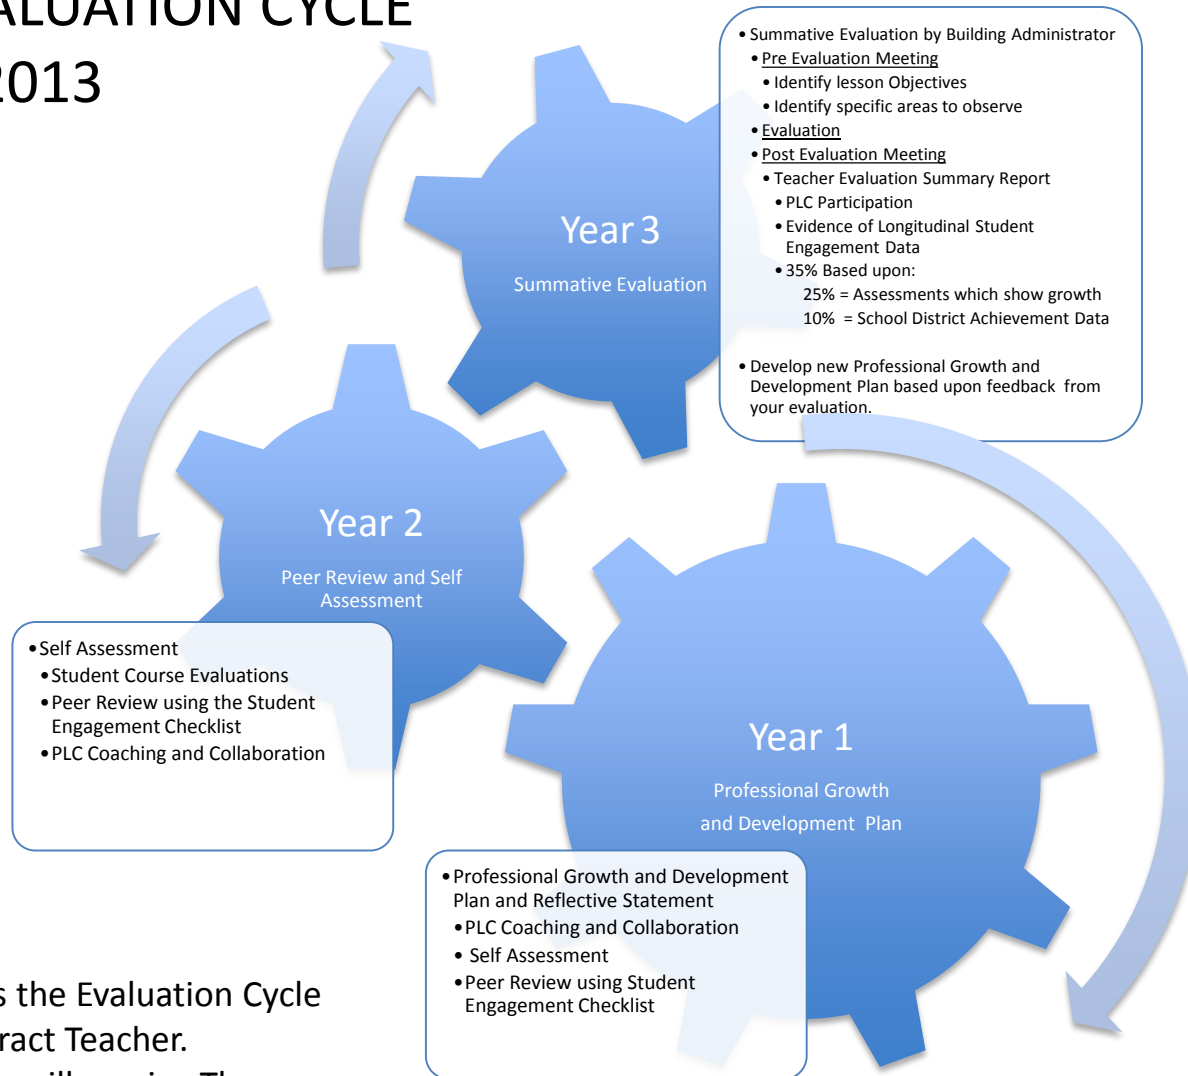

BEMIDJI AREA SCHOOLS TEACHER EVALUATION CYCLE 2013

*This cycle represents the Evaluation Cycle for a Continuing Contract Teacher. Probationary Teachers will receive Three Formal Evaluations each year until they are on a continuing contract.