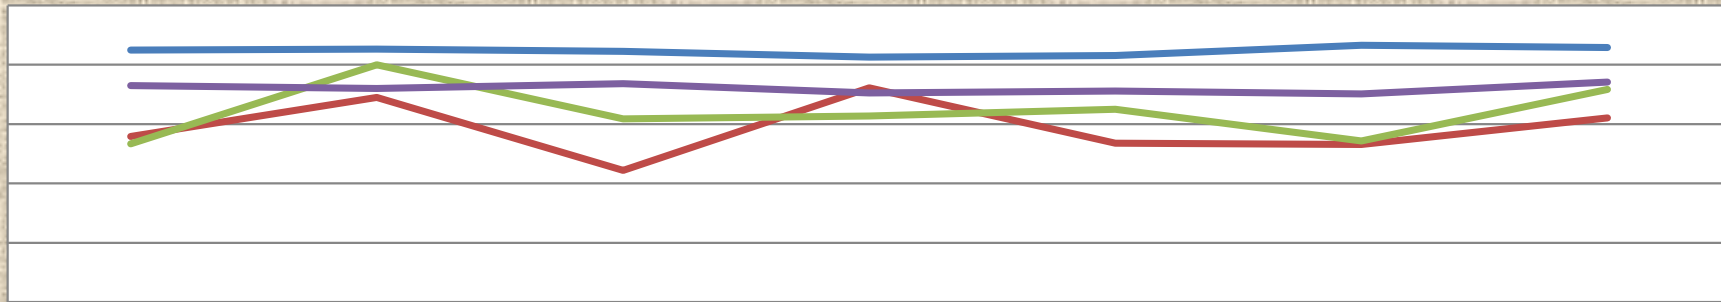

## Bemidji High School Four-Year Graduation Rates 2007-2013

Graduation Rates

100  
80  
60  
40  
20  
0

	06-07	07-08	08-09	09-10	10-11	11-12	12-13
All Students	84.91	85.29	84.57	82.53	83.17	86.62	85.84
Am Indian	55.88	68.97	44.44	72.22	53.57	53.13	62.07
Special Ed	53.33	80.00	61.76	62.79	65.00	54.29	71.70
Free/Reduced	73.00	72.03	73.58	70.54	71.19	70.21	74.12