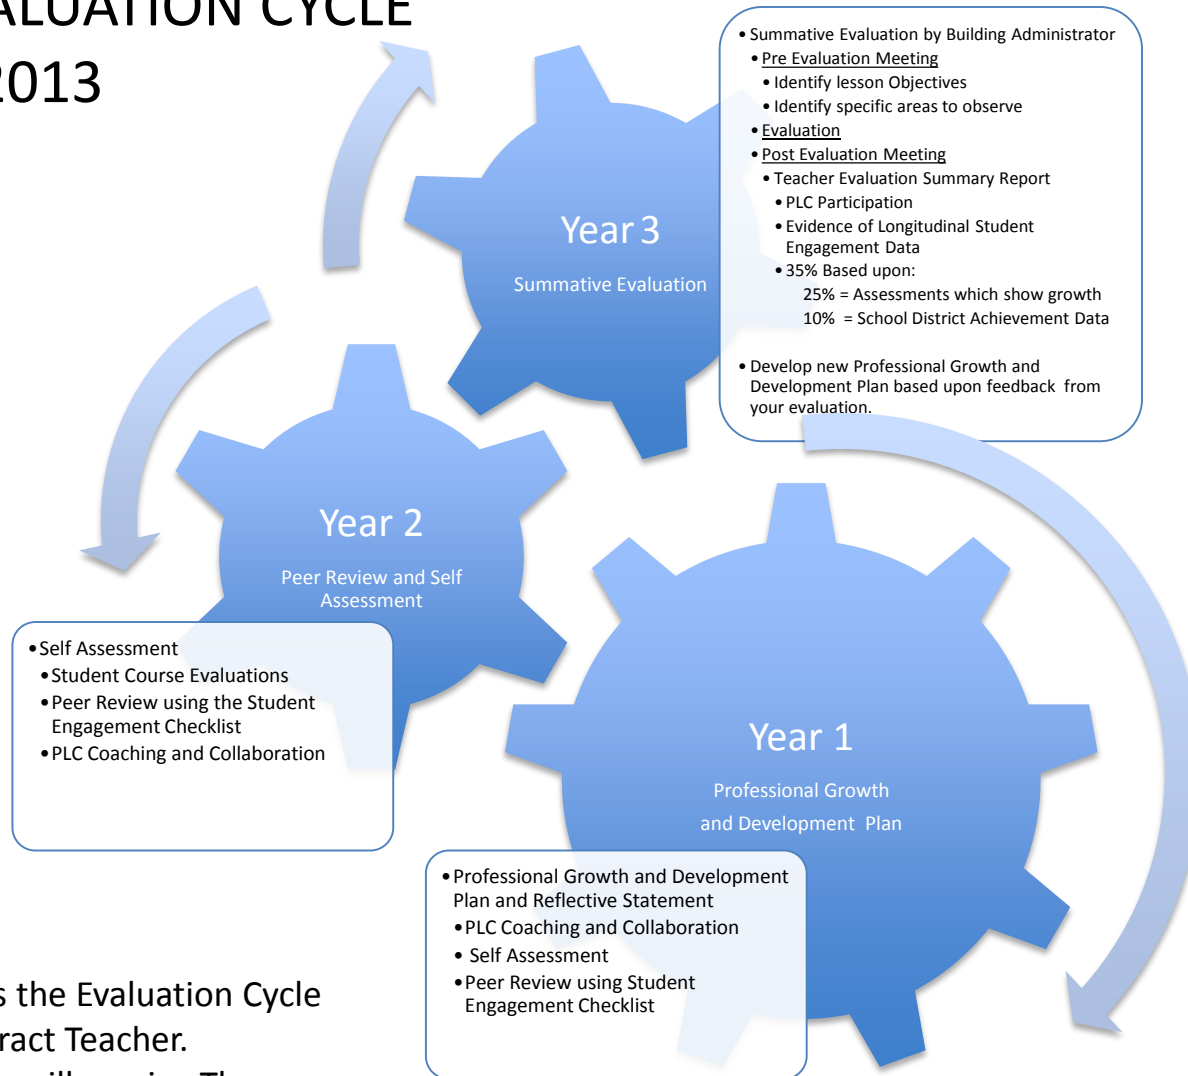

# BEMIDJI AREA SCHOOLS TEACHER EVALUATION CYCLE 2013

\*This cycle represents the Evaluation Cycle for a Continuing Contract Teacher. Probationary Teachers will receive Three Formal Evaluations each year until they are on a continuing contract.