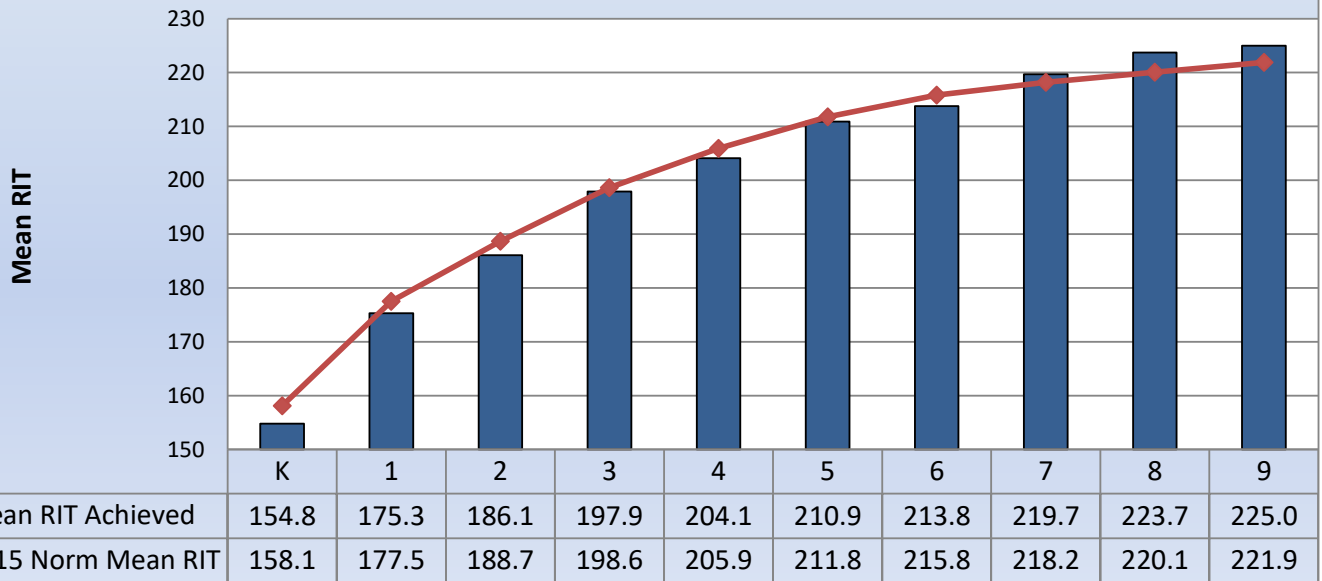

Bemidji District NWEA MAP Reading RIT Compared to Norm Spring 2019

Bemidji District NWEA MAP Math RIT Compared to Norm Spring 2019