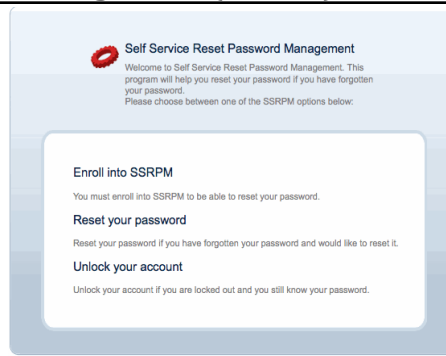

Enrolling in the Self Service Reset Password Management (SSRPM)

Go to: <https://isd31pwd.bemidji.k12.mn.us/>

If this is the first time you have visited this site, you must select **"Enroll into SSRPM"**

Enroll into SSRPM

You must enroll into SSRPM to be able to reset your password.

Fill in your

Username

Current Password

The Domain is: isd31

You will be asked to select and answer three authentication questions. (You won't be able to see the answers as you type them in they will appear as dots ****)