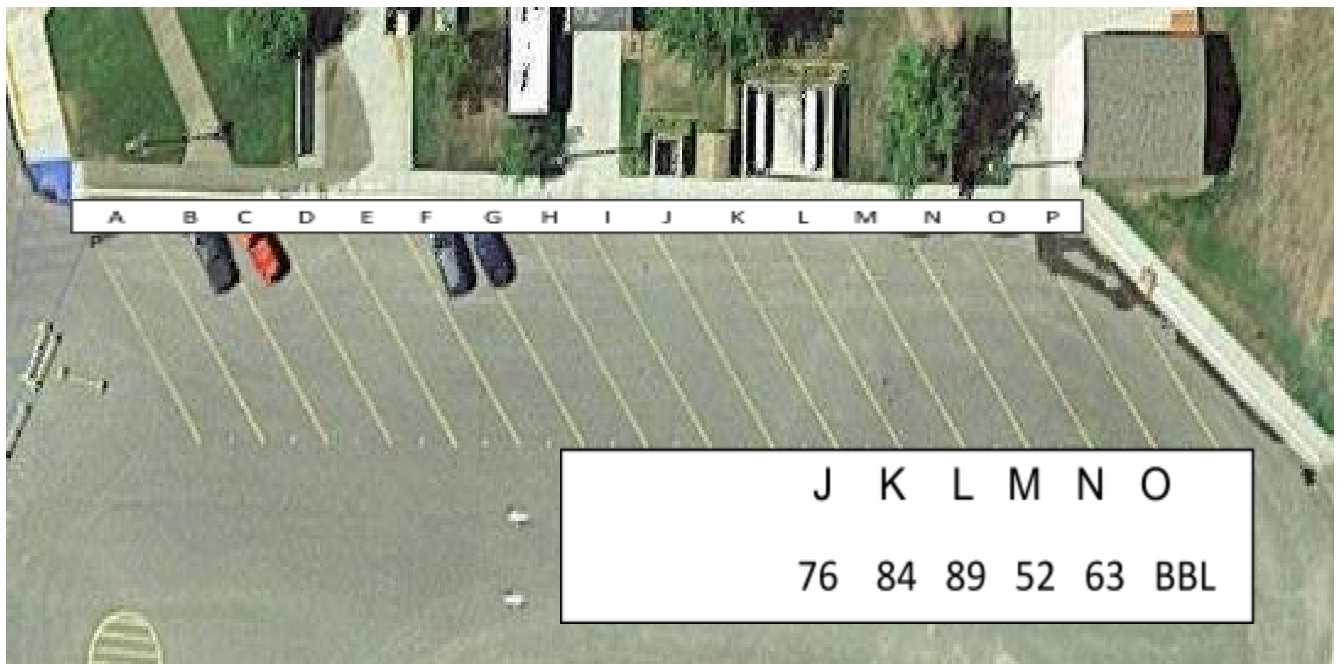

HORACE MAY PARKING

AM ↓

PM ↓