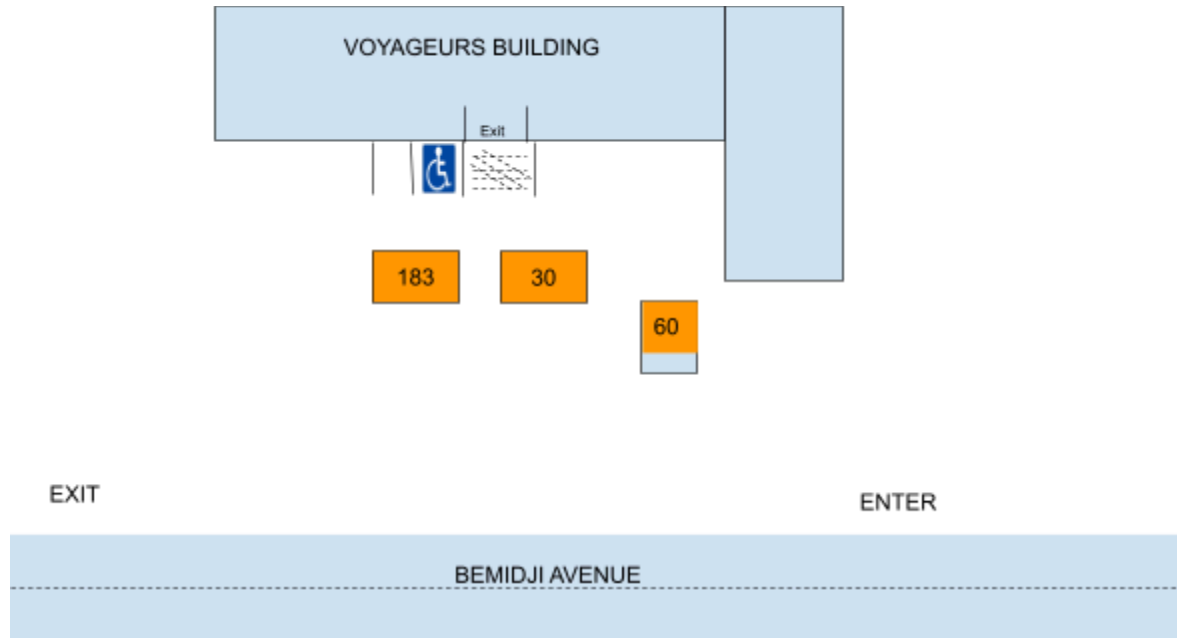

# Northern Parking PM

Trek North  
PM Parking Chart

---

2024-2025

The buses should line up like this. However on occasion 30 gets there before 183. If this should be the case 183 should pull in behind bus 30, but leave enough room to go around bus 30.  
Bus 183 leaves @ 3:07  
Bus 30 leaves @ 3:10.