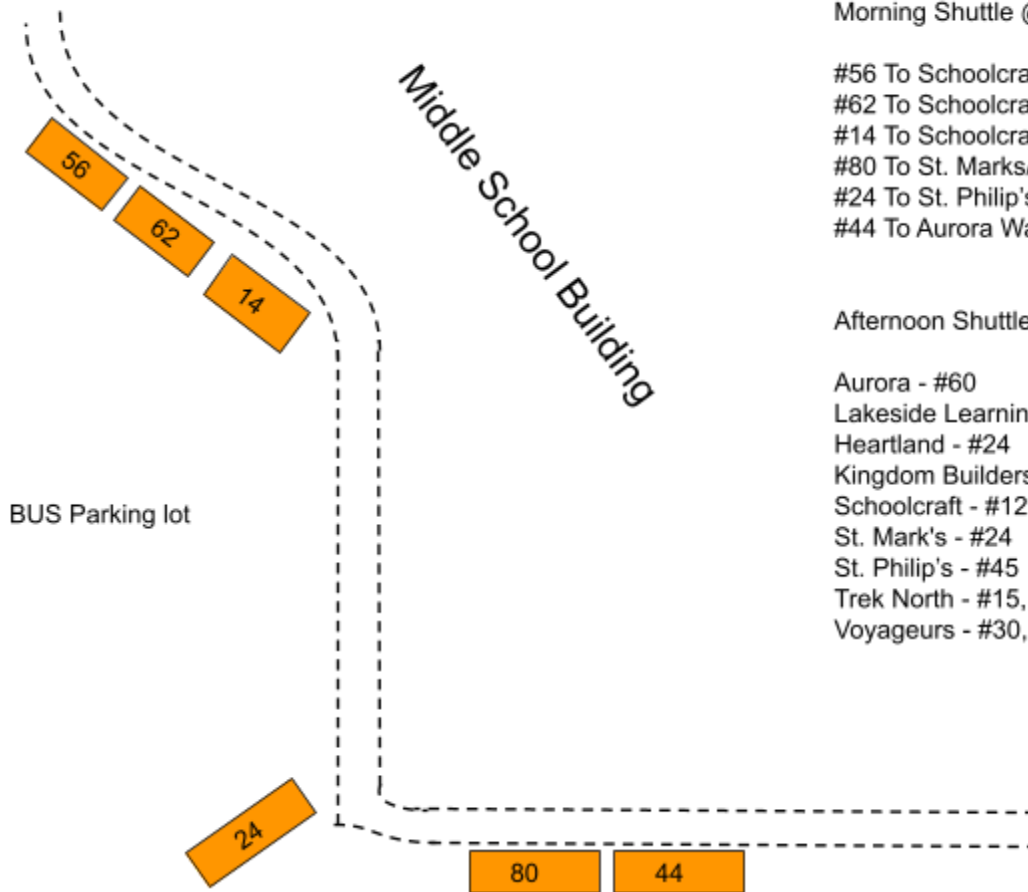

MIDDLE SCHOOL - - Morning Shuttle Buses

Current Version 24-25 School Year

Morning Shuttle @ BMS

DEPARTS

#56 To Schoolcraft	@ 8:14
#62 To Schoolcraft	@ 8:17
#14 To Schoolcraft	@ 8:19
#80 To St. Marks/Heartland	@ 8:20
#24 To St. Philip's/Kingdom Builders	@ 8:20
#44 To Aurora Wassakone	@ 8:20

Afternoon Shuttles TO BMS

- Aurora - #60
- Lakeside Learning - #44
- Heartland - #24
- Kingdom Builders - #18
- Schoolcraft - #12, #19, #14
- St. Mark's - #24
- St. Philip's - #45
- Trek North - #15, #27
- Voyageurs - #30, #183