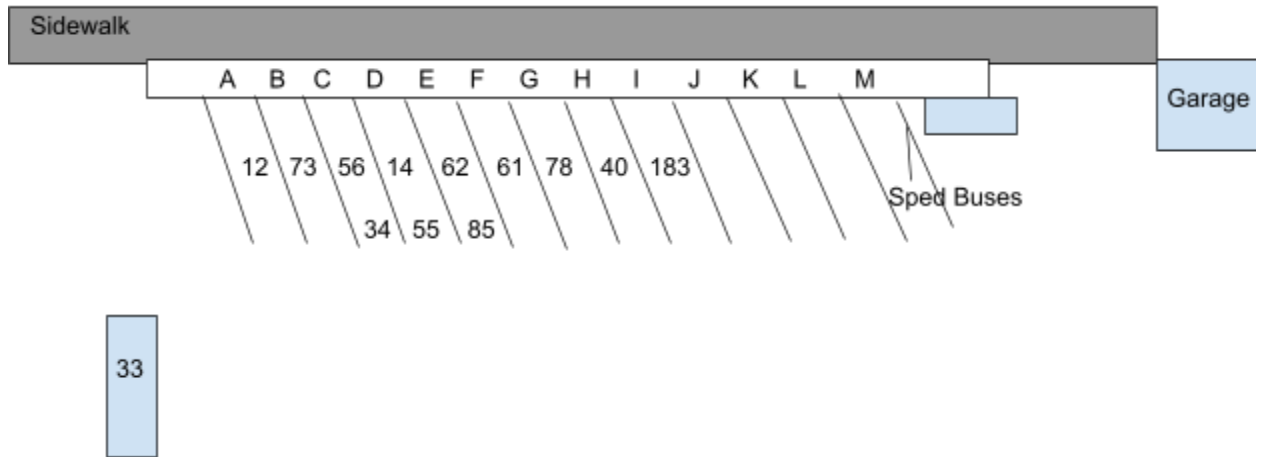

Northern Parking Chart

AM